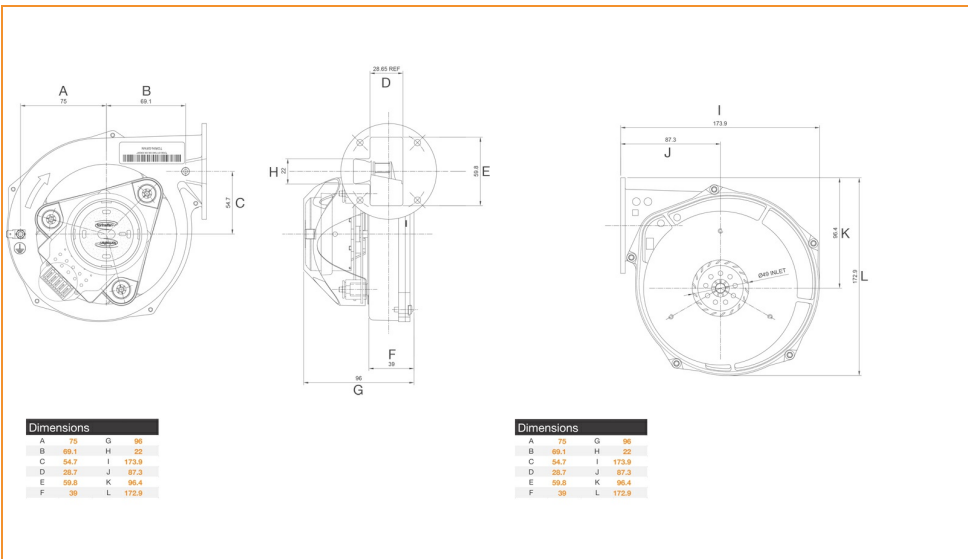

EC/DC Combustion Fans DSB126-15 HEF 325 V

Technical Data

Supply (V/Ph/Hz)	325 // VF
Max Airflow (m³/h)	152
Max Current (A)	1.17
Max Input Power (W)	142
Max Speed (rpm)	8500
ErP Efficiency Rating (FMEG)	Out of Scope
Ip Rating	00
Mbtor Insulation Class	B
Temperature Range (°C)	-10 to +50
Weight (KG)	1.2

Performance Data

Data Point	Static Pressure (pa)	Airflow (m³/h)	Current (A)	Speed (rpm)	Power (W)
1	2690	0	0.67	8525	74
2	1980	70	0.93	7634	111
3	1573	99	1.05	7232	126
4	435	137	1.15	6605	138
5	0	152	1.17	6408	142

Dimensions

A	75	G	96
B	69.1	H	22
C	54.7	I	173.9
D	28.7	J	87.3
E	59.8	K	96.4
F	39	L	172.9

General Enquiries
+44 (0) 1793 524 291

Tech Support
+44 (0) 1793 524 291

Sales Support
+44 (0) 1793 640 554

www.torin-sifan.com