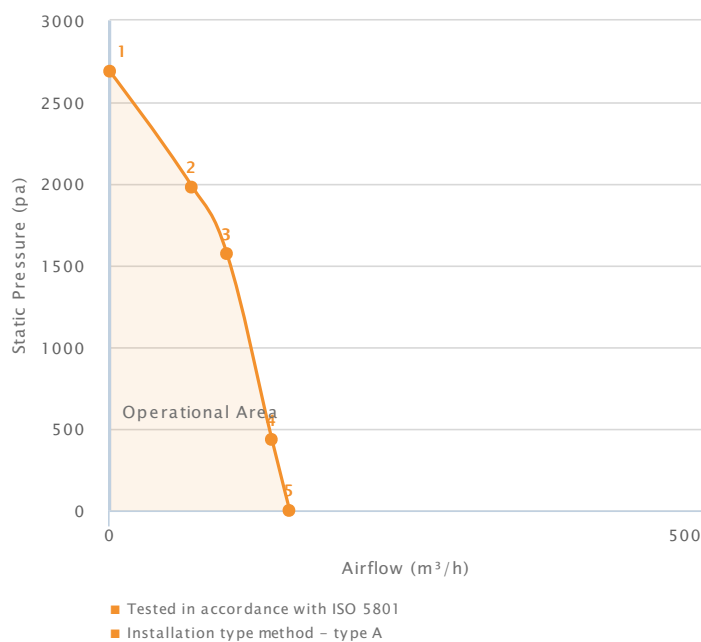

EC/DC Combustion Fans DSB126-15 HEF 325 V

Technical Data

Supply (V/Ph/Hz)	325 // VF
Max Airflow (m³/h)	152
Max Current (A)	1.17
Max Input Power (W)	142
Max Speed (rpm)	8500
ErP Efficiency Rating (FMEG)	Out of Scope
Ip Rating	00
Motor Insulation Class	B
Temperature Range (°C)	-10 to +50
Weight (KG)	1.2

Performance Data

Data Point	Static Pressure (pa)	Airflow (m³/h)	Current (A)	Speed (rpm)	Power (W)
1	2690	0	0.67	8525	74
2	1980	70	0.93	7634	111
3	1573	99	1.05	7232	126
4	435	137	1.15	6605	138
5	0	152	1.17	6408	142