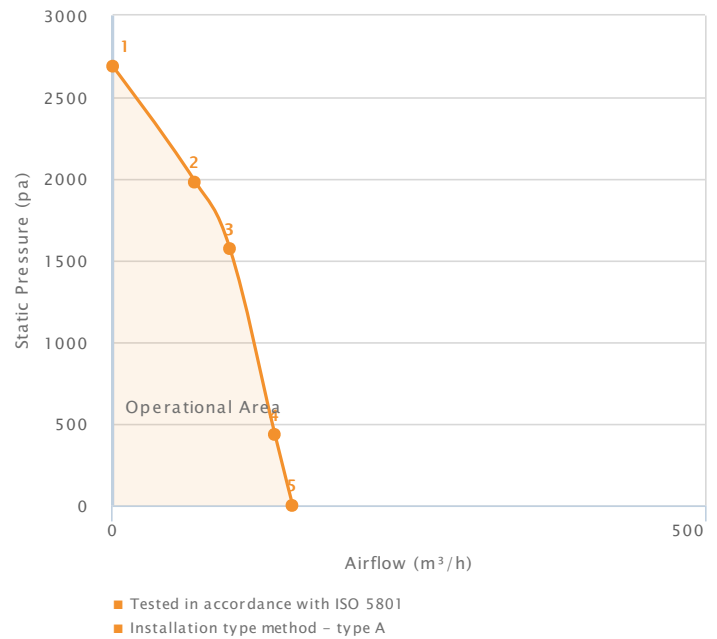

EC/DC Combustion Fans DSB126-15 HEF 325 V

Technical Data

Supply (V/Ph/Hz)	325 // VF
Max Airflow (m³/h)	152
Max Current (A)	1.17
Max Input Power (W)	142
Max Speed (rpm)	8500
ErP Efficiency Rating (FMEG)	Out of Scope
Ip Rating	00
Mbtor Insulation Class	B
Temperature Range (°C)	-10 to +50
Weight (KG)	1.2

Performance Data

Data Point	Static Pressure (pa)	Airflow (m³/h)	Current (A)	Speed (rpm)	Power (W)
1	2690	0	0.67	8525	74
2	1980	70	0.93	7634	111
3	1573	99	1.05	7232	126
4	435	137	1.15	6605	138
5	0	152	1.17	6408	142