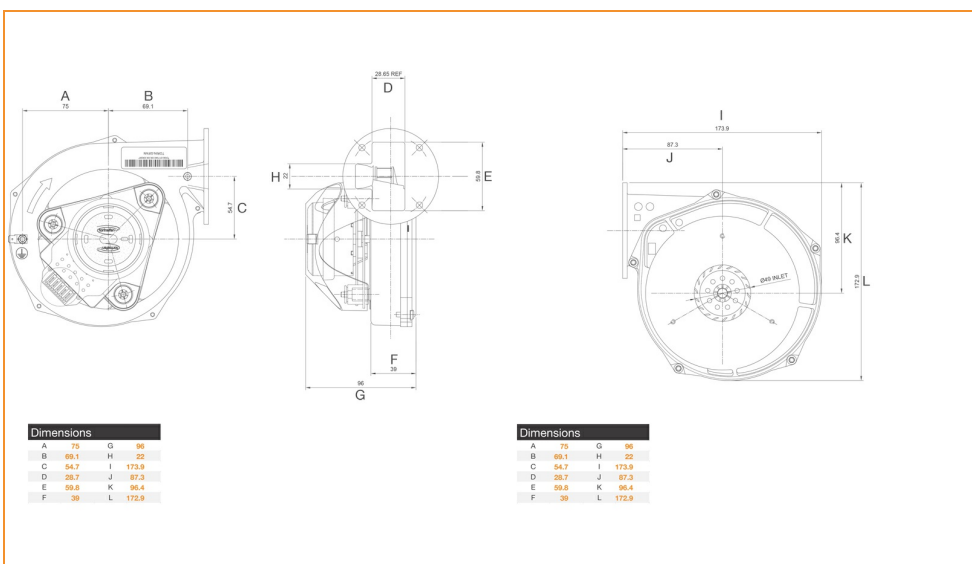

EC/DC Combustion Fans DSB126-15 HEF 325 V

Technical Data

Supply (V/Ph/Hz)	325 // VF
Max Airflow (m³/h)	152
Max Current (A)	1.17
Max Input Power (W)	142
Max Speed (rpm)	8500
ErP Efficiency Rating (FMEG)	Out of Scope
Ip Rating	00
Motor Insulation Class	B
Temperature Range (°C)	-10 to +50
Weight (KG)	1.2

Performance Data

Data Point	Static Pressure (pa)	Airflow (m³/h)	Current (A)	Speed (rpm)	Power (W)
1	2690	0	0.67	8525	74
2	1980	70	0.93	7634	111
3	1573	99	1.05	7232	126
4	435	137	1.15	6605	138
5	0	152	1.17	6408	142

Dimensions

A	75	G	96
B	69.1	H	22
C	54.7	I	173.9
D	28.7	J	87.3
E	59.8	K	96.4
F	39	L	172.9

General Enquiries
+44 (0) 1793 524 291

Tech Support
+44 (0) 1793 524 291

Sales Support
+44 (0) 1793 640 554

www.torin-sifan.com