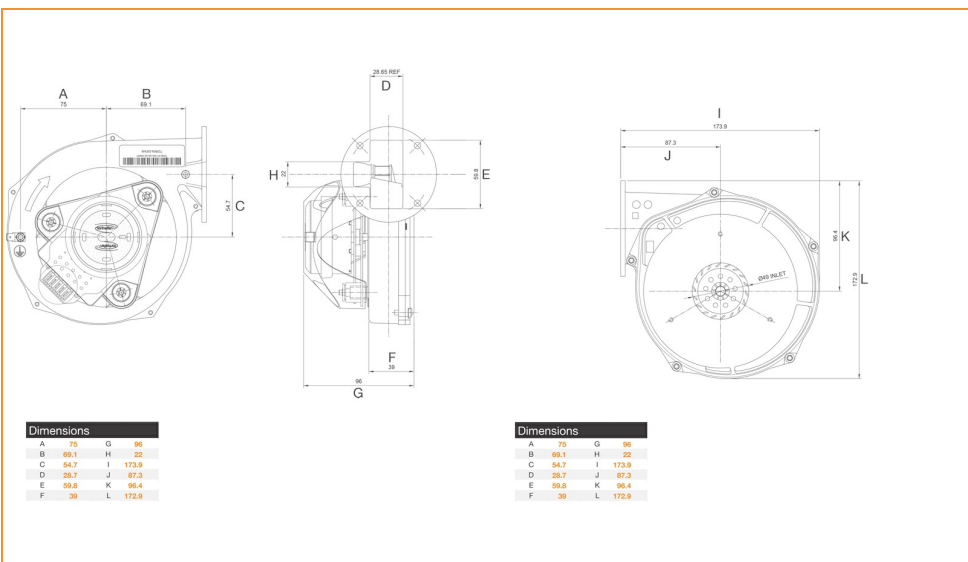

EC/DC Combustion Fans DSB126-15 HEF 325 V

Technical Data

Supply (V/Ph/Hz)	325 // VF
Max Airflow (m³/h)	152
Max Current (A)	1.17
Max Input Power (W)	142
Max Speed (rpm)	8500
ErP Efficiency Rating (FMEG)	Out of Scope
Ip Rating	00
Motor Insulation Class	B
Temperature Range (°C)	-10 to +50
Weight (KG)	1.2

Performance Data

Data Point	Static Pressure (pa)	Airflow (m³/h)	Current (A)	Speed (rpm)	Power (W)
1	2690	0	0.67	8525	74
2	1980	70	0.93	7634	111
3	1573	99	1.05	7232	126
4	435	137	1.15	6605	138
5	0	152	1.17	6408	142

Dimensions

A	75	G	96
B	69.1	H	22
C	54.7	I	173.9
D	28.7	J	87.3
E	59.8	K	96.4
F	39	L	172.9

General Enquiries
+44 (0) 1793 524 291

Tech Support
+44 (0) 1793 524 291

Sales Support
+44 (0) 1793 640 554

www.torin-sifan.com