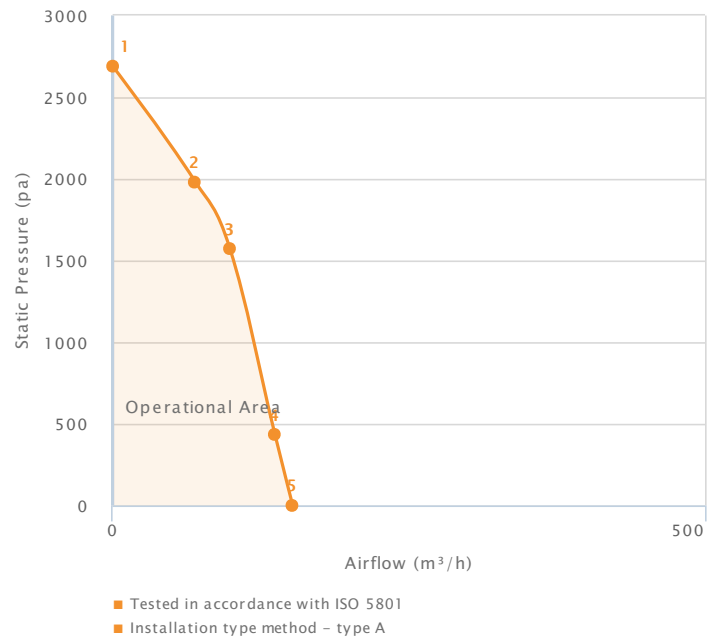

EC/DC Combustion Fans DSB126-15 HEF 325 V

Technical Data

Supply (V/Ph/Hz)	325 // VF
Max Airflow (m³/h)	152
Max Current (A)	1.17
Max Input Power (W)	142
Max Speed (rpm)	8500
ErP Efficiency Rating (FMEG)	Out of Scope
Ip Rating	00
Mbtor Insulation Class	B
Temperature Range (°C)	-10 to +50
Weight (KG)	1.2

Performance Data

Data Point	Static Pressure (pa)	Airflow (m³/h)	Current (A)	Speed (rpm)	Power (W)
1	2690	0	0.67	8525	74
2	1980	70	0.93	7634	111
3	1573	99	1.05	7232	126
4	435	137	1.15	6605	138
5	0	152	1.17	6408	142