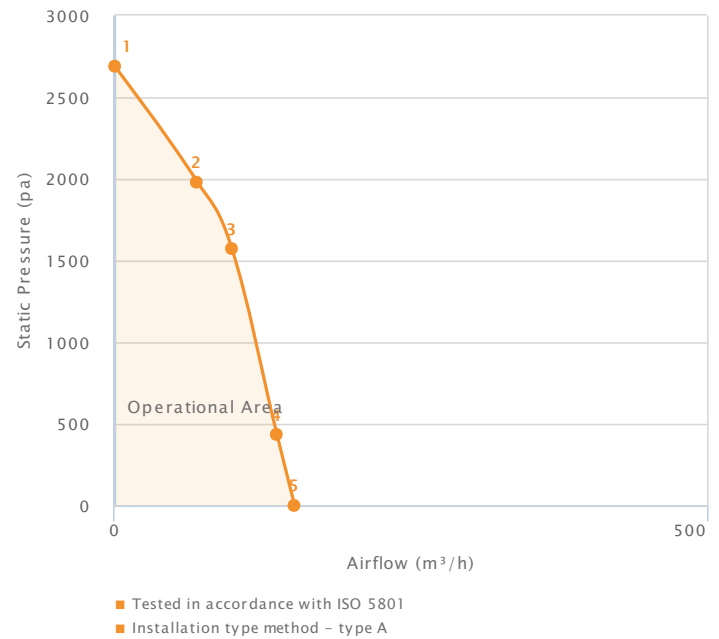

EC/DC Combustion Fans DSB126-15 HEF 325 V

Technical Data

Supply (V/Ph/Hz)	325 // VF
Max Airflow (m³/h)	152
Max Current (A)	1.17
Max Input Power (W)	142
Max Speed (rpm)	8500
ErP Efficiency Rating (FMEG)	Out of Scope
Ip Rating	00
Motor Insulation Class	B
Temperature Range (°C)	-10 to +50
Weight (KG)	1.2

Performance Data

Data Point	Static Pressure (pa)	Airflow (m³/h)	Current (A)	Speed (rpm)	Power (W)
1	2690	0	0.67	8525	74
2	1980	70	0.93	7634	111
3	1573	99	1.05	7232	126
4	435	137	1.15	6605	138
5	0	152	1.17	6408	142