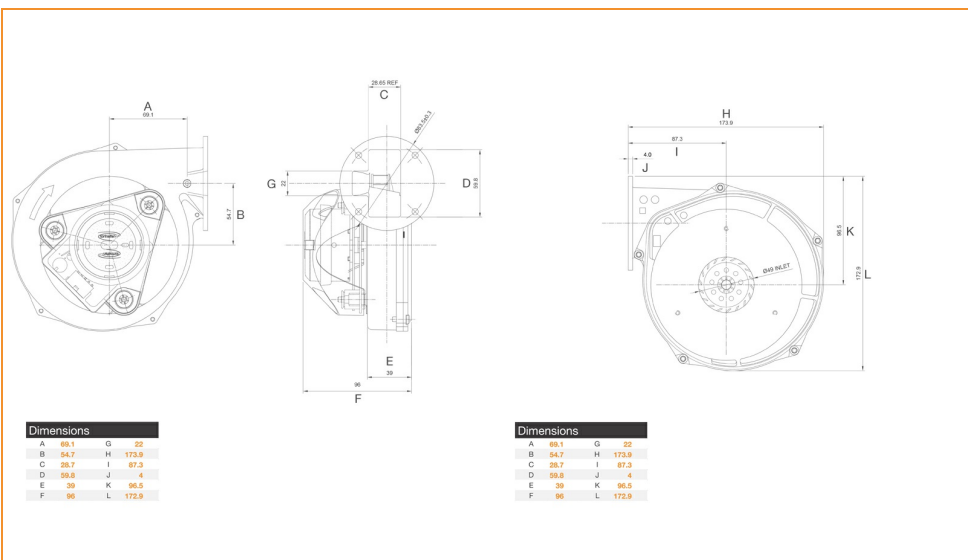

EC/DC Combustion Fans DSB126-15 LV 24 V

Technical Data

Supply (V/Ph/Hz)	24 // DC
Max Airflow (m³/h)	112
Max Current (A)	3.47
Max Input Power (W)	80
Max Speed (rpm)	7000
ErP Efficiency Rating (FMEG)	Out of Scope
Ip Rating	00
Motor Insulation Class	B
Temperature Range (°C)	-10 to +50
Weight (KG)	1.3

Performance Data

Data Point	Static Pressure (pa)	Airflow (m³/h)	Current (A)	Speed (rpm)	Power (W)
1	1854	0	2.06	7051	45
2	1532	33	2.33	6448	53
3	1184	65	2.76	5821	64
4	444	97	3.33	5334	77
5	0	112	3.47	5021	80

Dimensions

A	69.1	G	22
B	54.7	H	173.9
C	28.7	I	87.3
D	59.8	J	4
E	39	K	96.5
F	96	L	172.9

General Enquiries
+44 (0) 1793 524 291

Tech Support
+44 (0) 1793 524 291

Sales Support
+44 (0) 1793 640 554

www.torin-sifan.com