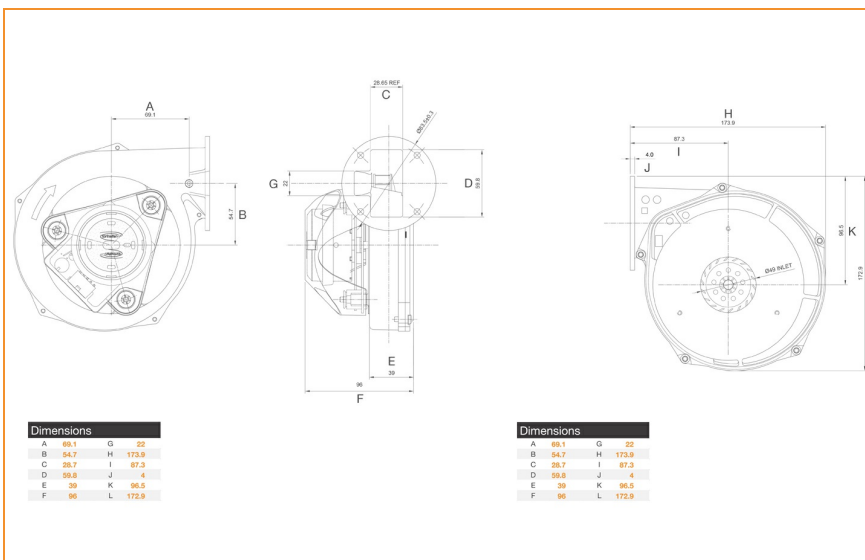

### Technical Data

Supply (V/Ph/Hz)	24 // DC
Max Airflow (m³/h)	112
Max Current (A)	3.47
Max Input Power (W)	80
Max Speed (rpm)	7000
ErP Efficiency Rating (FMEG)	Out of Scope
Ip Rating	00
Motor Insulation Class	B
Temperature Range (°C)	-10 to +50
Weight (KG)	1.3

### Performance Data

Data Point	Static Pressure (pa)	Airflow (m³/h)	Current (A)	Speed (rpm)	Power (W)
1	1854	0	2.06	7051	45
2	1532	33	2.33	6448	53
3	1184	65	2.76	5821	64
4	444	97	3.33	5334	77
5	0	112	3.47	5021	80

### Dimensions

A	69.1	G	22
B	54.7	H	173.9
C	28.7	I	87.3
D	59.8	J	4
E	39	K	96.5
F	96	L	172.9

**General Enquiries**  
+44 (0) 1793 524 291

**Tech Support**  
+44 (0) 1793 524 291

**Sales Support**  
+44 (0) 1793 640 554