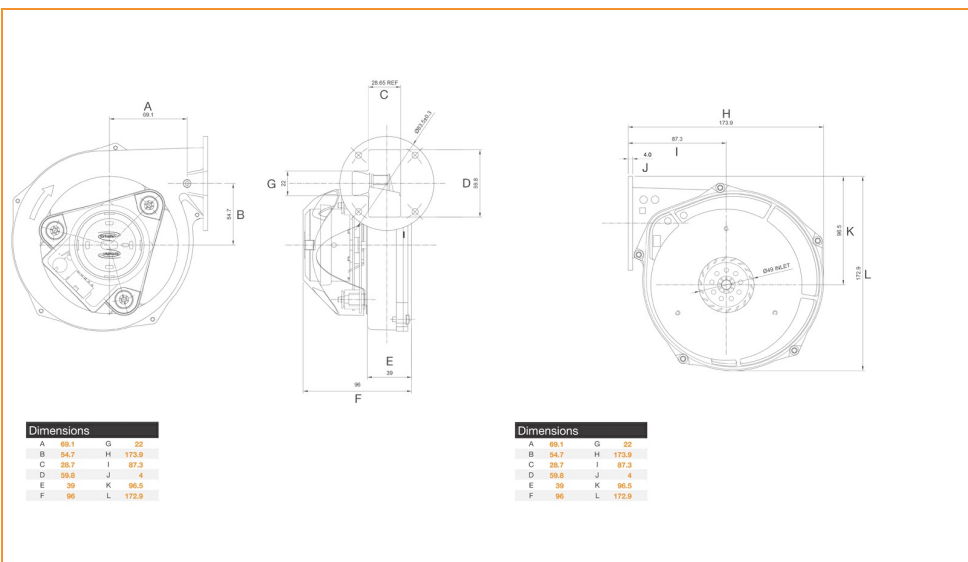

### Technical Data

Supply (V/Ph/Hz)	24 // DC
Max Airflow (m³/h)	112
Max Current (A)	3.47
Max Input Power (W)	80
Max Speed (rpm)	7000
ErP Efficiency Rating (FMEG)	Out of Scope
Ip Rating	00
Motor Insulation Class	B
Temperature Range (°C)	-10 to +50
Weight (KG)	1.3

### Dimensions

A	69.1	G	22
B	54.7	H	173.9
C	28.7	I	87.3
D	59.8	J	4
E	39	K	96.5
F	96	L	172.9

General Enquiries  
+44 (0) 1793 524 291

Tech Support  
+44 (0) 1793 524 291

Sales Support  
+44 (0) 1793 640 554