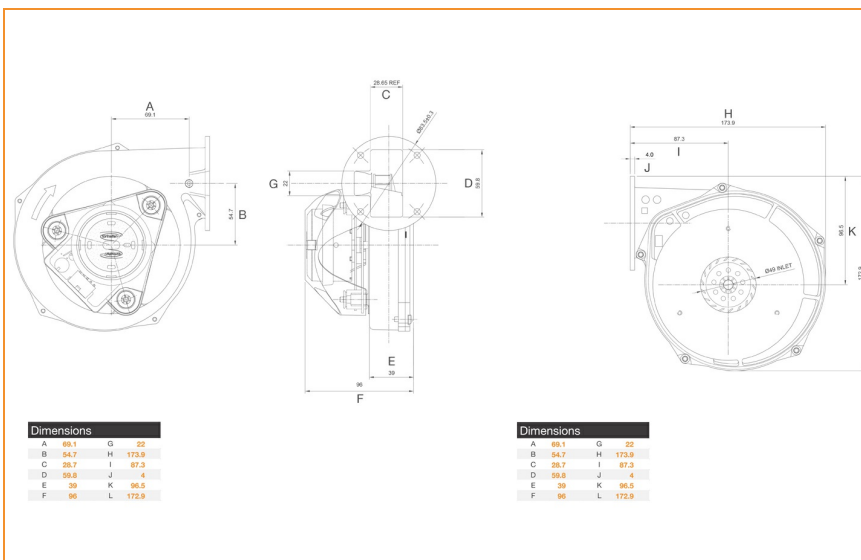

### Technical Data

Supply (V/Ph/Hz)	24 // DC
Max Airflow (m³/h)	112
Max Current (A)	3.47
Max Input Power (W)	80
Max Speed (rpm)	7000
ErP Efficiency Rating (FMEG)	Out of Scope
Ip Rating	00
Motor Insulation Class	B
Temperature Range (°C)	-10 to +50
Weight (KG)	1.3

### Performance Data

Data Point	Static Pressure (pa)	Airflow (m³/h)	Current (A)	Speed (rpm)	Power (W)
1	1854	0	2.06	7051	45
2	1532	33	2.33	6448	53
3	1184	65	2.76	5821	64
4	444	97	3.33	5334	77
5	0	112	3.47	5021	80

### Dimensions

A	69.1	G	22
B	54.7	H	173.9
C	28.7	I	87.3
D	59.8	J	4
E	39	K	96.5
F	96	L	172.9

**General Enquiries**  
+44 (0) 1793 524 291

**Tech Support**  
+44 (0) 1793 524 291

**Sales Support**  
+44 (0) 1793 640 554