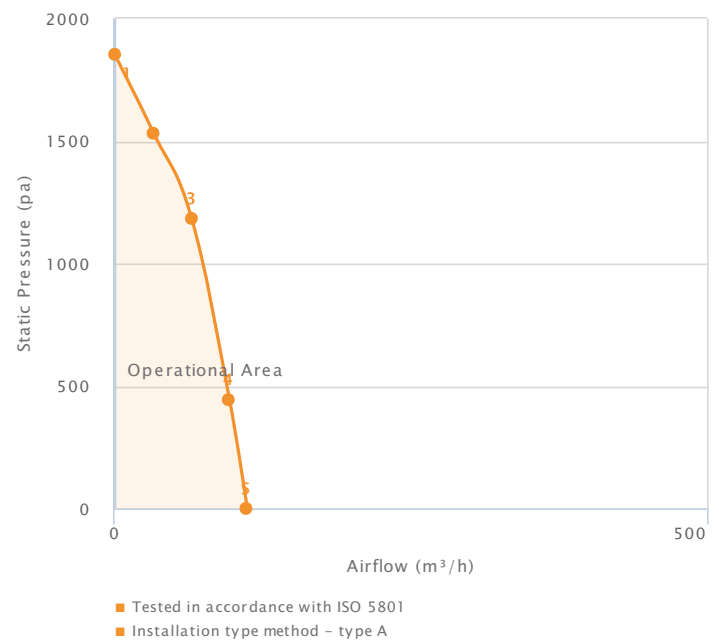

## EC/DC Combustion Fans DSB126-15 LV 24 V

### Technical Data

Supply (V/Ph/Hz)	24 // DC
Max Airflow (m³/h)	112
Max Current (A)	3.47
Max Input Power (W)	80
Max Speed (rpm)	7000
ErP Efficiency Rating (FMEG)	Out of Scope
Ip Rating	00
Motor Insulation Class	B
Temperature Range (°C)	-10 to +50
Weight (KG)	1.3

### Performance Data

Data Point	Static Pressure (pa)	Airflow (m³/h)	Current (A)	Speed (rpm)	Power (W)
1	1854	0	2.06	7051	45
2	1532	33	2.33	6448	53
3	1184	65	2.76	5821	64
4	444	97	3.33	5334	77
5	0	112	3.47	5021	80