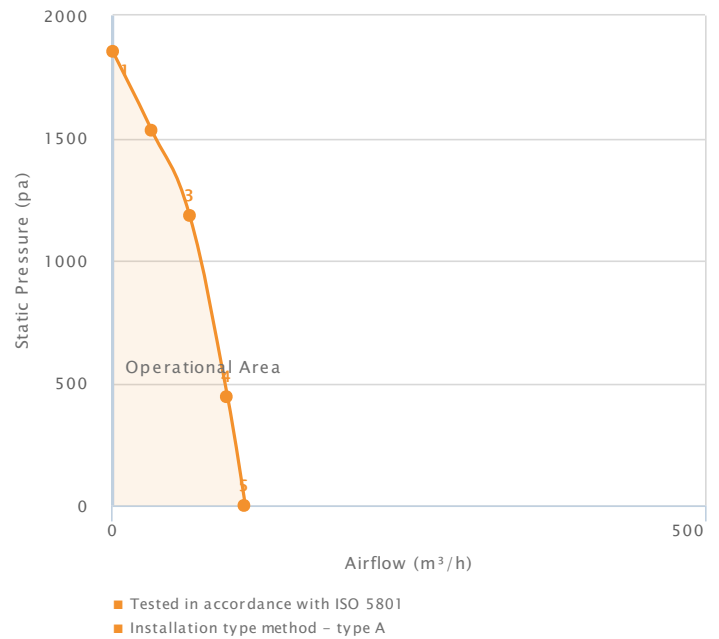

## EC/DC Combustion Fans DSB126-15 LV 24 V

### Technical Data

Supply (V/Ph/Hz)	24 // DC
Max Airflow (m³/h)	112
Max Current (A)	3.47
Max Input Power (W)	80
Max Speed (rpm)	7000
ErP Efficiency Rating (FMEG)	Out of Scope
Ip Rating	00
Motor Insulation Class	B
Temperature Range (°C)	-10 to +50
Weight (KG)	1.3

### Performance Data

Data Point	Static Pressure (pa)	Airflow (m³/h)	Current (A)	Speed (rpm)	Power (W)
1	1854	0	2.06	7051	45
2	1532	33	2.33	6448	53
3	1184	65	2.76	5821	64
4	444	97	3.33	5334	77
5	0	112	3.47	5021	80