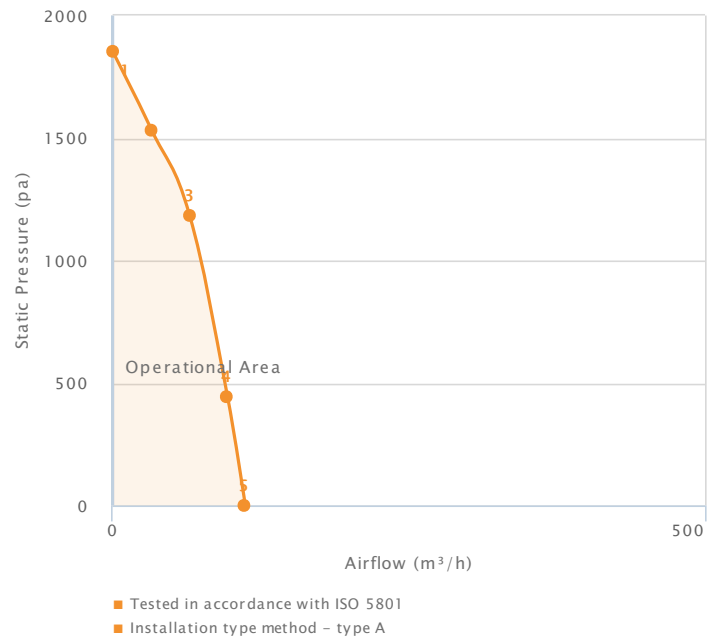

EC/DC Combustion Fans DSB126-15 LV 24 V

Technical Data

Supply (V/Ph/Hz)	24 // DC
Max Airflow (m³/h)	112
Max Current (A)	3.47
Max Input Power (W)	80
Max Speed (rpm)	7000
ErP Efficiency Rating (FMEG)	Out of Scope
Ip Rating	00
Motor Insulation Class	B
Temperature Range (°C)	-10 to +50
Weight (KG)	1.3

Performance Data

Data Point	Static Pressure (pa)	Airflow (m³/h)	Current (A)	Speed (rpm)	Power (W)
1	1854	0	2.06	7051	45
2	1532	33	2.33	6448	53
3	1184	65	2.76	5821	64
4	444	97	3.33	5334	77
5	0	112	3.47	5021	80