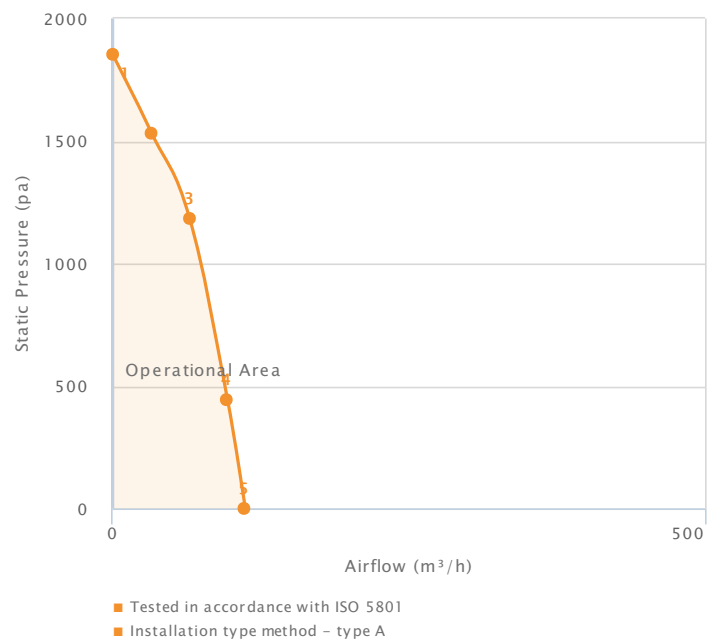

## EC/DC Combustion Fans DSB126-15 LV 24 V

### Technical Data

Supply (V/Ph/Hz)	24 // DC
Max Airflow (m³/h)	112
Max Current (A)	3.47
Max Input Power (W)	80
Max Speed (rpm)	7000
ErP Efficiency Rating (FMEG)	Out of Scope
Ip Rating	00
Motor Insulation Class	B
Temperature Range (°C)	-10 to +50
Weight (KG)	1.3

### Performance Data

Data Point	Static Pressure (pa)	Airflow (m³/h)	Current (A)	Speed (rpm)	Power (W)
1	1854	0	2.06	7051	45
2	1532	33	2.33	6448	53
3	1184	65	2.76	5821	64
4	444	97	3.33	5334	77
5	0	112	3.47	5021	80