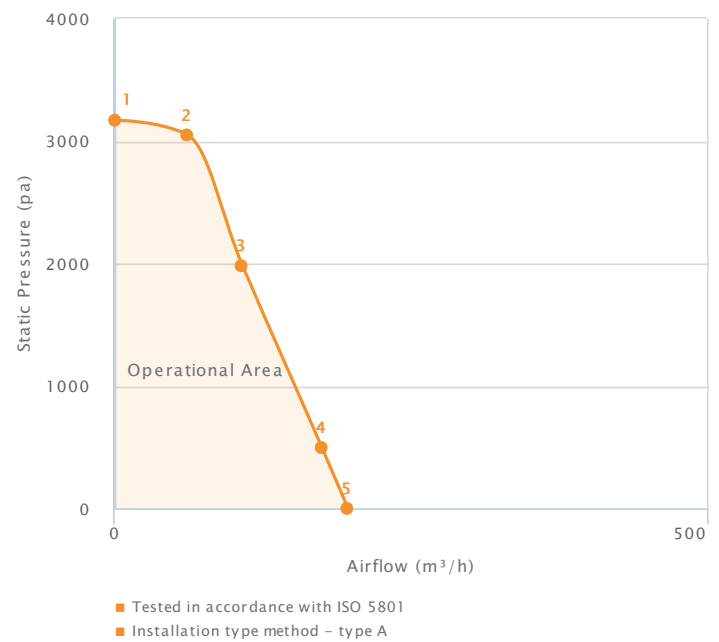

EC/DC Combustion Fans DSB144-22 HV (EC) 230 V

Technical Data

Supply (V/Ph/Hz)	230 / 1 / 50/60
Max Airflow (m³/h)	197
Max Current (A)	0.97
Max Input Power (W)	147
Max Speed (rpm)	8500
ErP Efficiency Rating (FMEG)	Out of Scope
Ip Rating	00
Mbtor Insulation Class	B
Temperature Range (°C)	-10 to +50
Weight (KG)	1.5

Performance Data

Data Point	Static Pressure (pa)	Airflow (m³/h)	Current (A)	Speed (rpm)	Power (W)
1	3170	0	0.78	8530	113
2	3050	62	0.97	8506	147
3	1982	108	0.90	7228	137
4	497	175	0.85	6261	128
5	0	197	0.85	6261	128