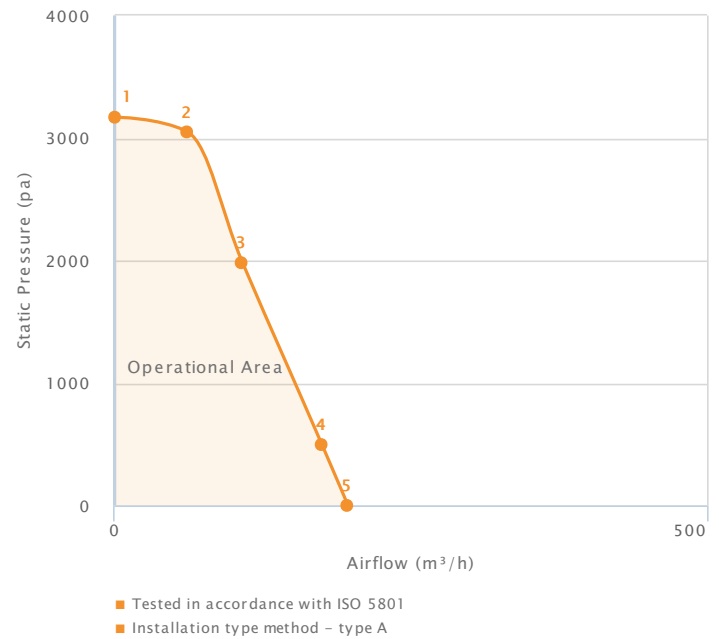

EC/DC Combustion Fans DSB144-22 HV (EC) 230 V

Technical Data

Supply (V/Ph/Hz)	230 / 1 / 50/60
Max Airflow (m³/h)	197
Max Current (A)	0.97
Max Input Power (W)	147
Max Speed (rpm)	8500
ErP Efficiency Rating (FMEG)	Out of Scope
Ip Rating	00
Mbtor Insulation Class	B
Temperature Range (°C)	-10 to +50
Weight (KG)	1.5

Performance Data

Data Point	Static Pressure (pa)	Airflow (m³/h)	Current (A)	Speed (rpm)	Power (W)
1	3170	0	0.78	8530	113
2	3050	62	0.97	8506	147
3	1982	108	0.90	7228	137
4	497	175	0.85	6261	128
5	0	197	0.85	6261	128