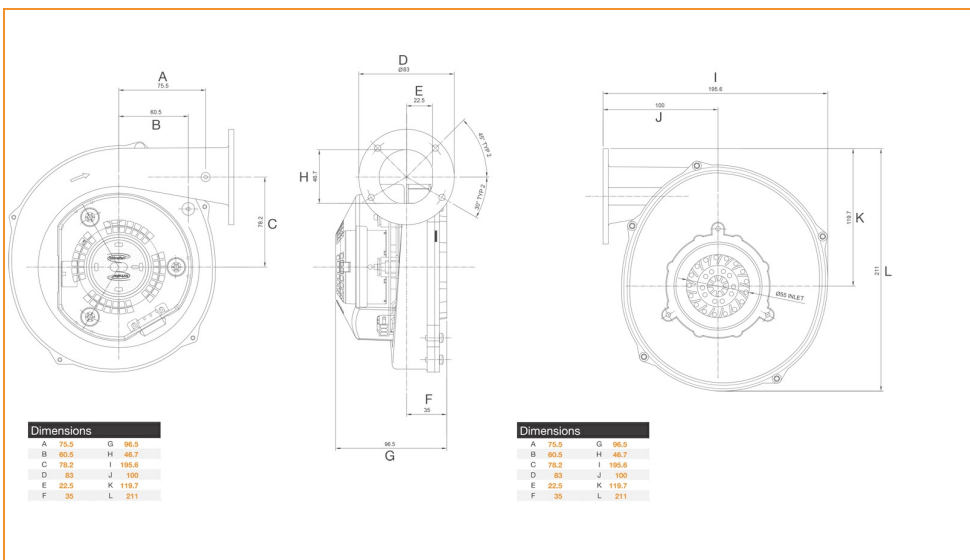

EC/DC Combustion Fans DSB144-22 HV (EC) 230 V

Technical Data

Supply (V/Ph/Hz)	230 / 1 / 50/60
Max Airflow (m³/h)	197
Max Current (A)	0.97
Max Input Power (W)	147
Max Speed (rpm)	8500
ErP Efficiency Rating (FMEG)	Out of Scope
Ip Rating	00
Mbtor Insulation Class	B
Temperature Range (°C)	-10 to +50
Weight (KG)	1.5

Performance Data

Data Point	Static Pressure (pa)	Airflow (m³/h)	Current (A)	Speed (rpm)	Power (W)
1	3170	0	0.78	8530	113
2	3050	62	0.97	8506	147
3	1982	108	0.90	7228	137
4	497	175	0.85	6261	128
5	0	197	0.85	6261	128

Dimensions

A	75.5	G	96.5
B	60.5	H	46.7
C	78.2	I	195.6
D	83	J	100
E	22.5	K	119.7
F	35	L	211

General Enquiries
+44 (0) 1793 524 291

Tech Support
+44 (0) 1793 524 291

Sales Support
+44 (0) 1793 640 554

www.torin-sifan.com