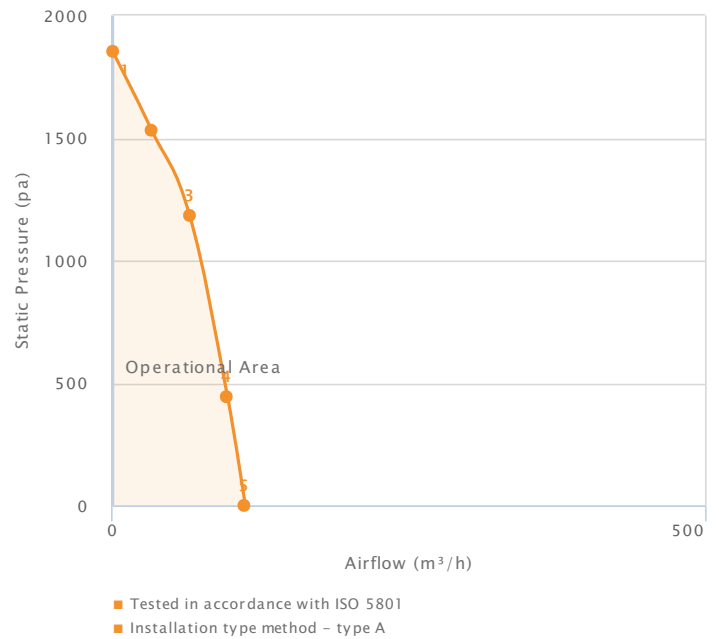

EC/DC Combustion Fans DSB126-15 LV 24 V

Technical Data

Supply (V/Ph/Hz)	24 // DC
Max Airflow (m³/h)	112
Max Current (A)	3.47
Max Input Power (W)	80
Max Speed (rpm)	7000
ErP Efficiency Rating (FMEG)	Out of Scope
Ip Rating	00
Motor Insulation Class	B
Temperature Range (°C)	-10 to +50
Weight (KG)	1.3

Performance Data

Data Point	Static Pressure (pa)	Airflow (m³/h)	Current (A)	Speed (rpm)	Power (W)
1	1854	0	2.06	7051	45
2	1532	33	2.33	6448	53
3	1184	65	2.76	5821	64
4	444	97	3.33	5334	77
5	0	112	3.47	5021	80