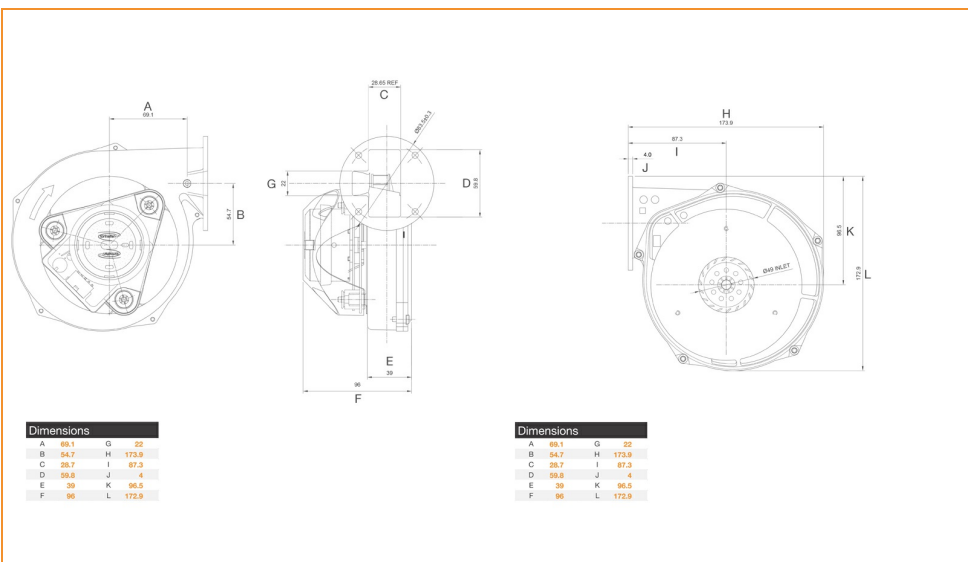

EC/DC Combustion Fans DSB126-15 LV 24 V

Technical Data

Supply (V/Ph/Hz)	24 // DC
Max Airflow (m³/h)	112
Max Current (A)	3.47
Max Input Power (W)	80
Max Speed (rpm)	7000
ErP Efficiency Rating (FMEG)	Out of Scope
Ip Rating	00
Motor Insulation Class	B
Temperature Range (°C)	-10 to +50
Weight (KG)	1.3

Performance Data

Data Point	Static Pressure (pa)	Airflow (m³/h)	Current (A)	Speed (rpm)	Power (W)
1	1854	0	2.06	7051	45
2	1532	33	2.33	6448	53
3	1184	65	2.76	5821	64
4	444	97	3.33	5334	77
5	0	112	3.47	5021	80

Dimensions

A	69.1	G	22
B	54.7	H	173.9
C	28.7	I	87.3
D	59.8	J	4
E	39	K	96.5
F	96	L	172.9

General Enquiries
+44 (0) 1793 524 291

Tech Support
+44 (0) 1793 524 291

Sales Support
+44 (0) 1793 640 554

www.torin-sifan.com