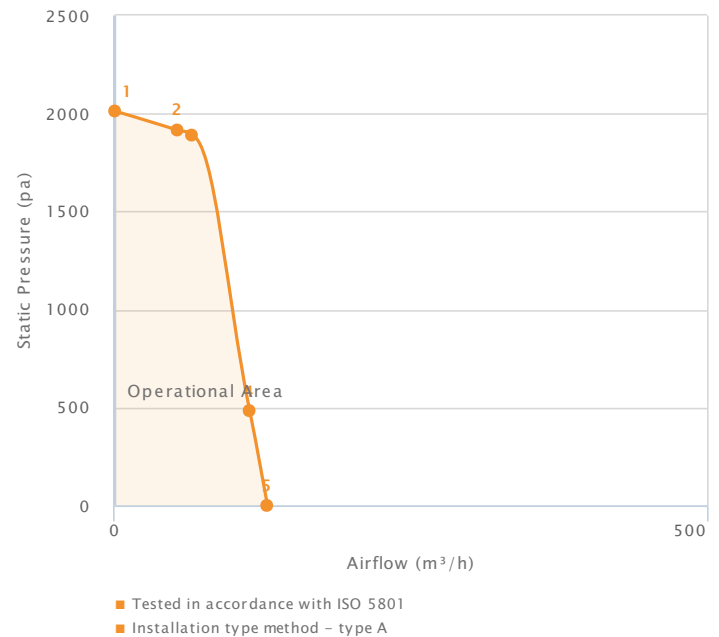

EC/DC Combustion Fans DSB128-18 HV 230V

Technical Data

Supply (V/Ph/Hz)	230 / 1 / 50
Max Airflow (m³/h)	129
Max Current (A)	0.78
Max Input Power (W)	87.5
Max Speed (rpm)	7000
ErP Efficiency Rating (FMEG)	Out of scope
Ip Rating	0
Motor Insulation Class	B
Temperature Range (°C)	-10 to +75
Weight (KG)	1.2

Performance Data

Data Point	Static Pressure (pa)	Airflow (m³/h)	Current (A)	Speed (rpm)	Power (W)
1	2013	0	0.51	7000	51.0
2	1916	53	0.71	7000	78.2
3	1890	65	0.78	7000	87.0
4	484	114	0.60	5000	63.0
5	0	129	0.55	4415	53.0